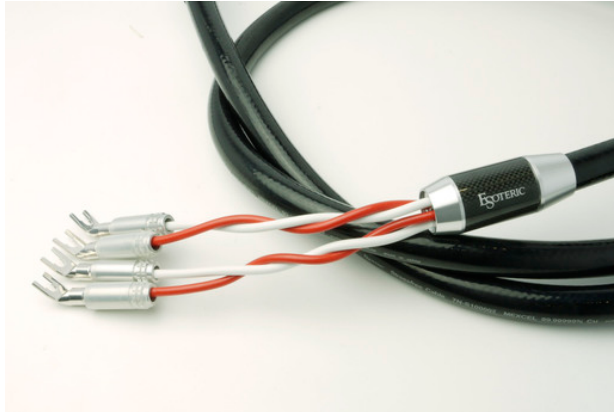

ESOTERIC

7N-S10000II MEXCEL (SINGLE WIRE) 2.0Mx2

246346

Braided speaker cables with spade connectors, single wire.

PRODUKTDDETAILS

Overview

There are dense braided conductors made of flat-shape MEXCEL braided conductors with a uniform MEDIS (electro-deposited insulation) coating applied to the four cores with polyolefin-elastomer strings wound around and interspaced to achieve flat transmission characteristics up to the gigahertz zone. Cables are also shielded with noise-reducing aluminum + carbon Kevlar composite sleeves at the hot/cold branch. Termination is silver + rhodium plating, and beryllium copper alloy 50 banana plugs or 6N Cu spade connectors can be specified when ordering.

Spezifikationen

Produktattribute

EAN:	4907034218561
Herstellernummer:	7N-S10000II (SINGLE)
Produkt Gewicht:	0.0 kilogramm
Stk. pro Überkarton:	1 Stück